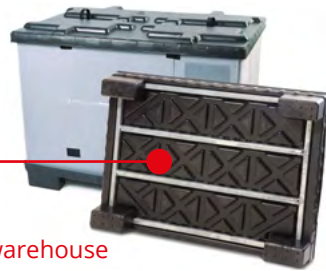

# ThorPak®

Light/Heavy

ThorPak Heavy ST  
· 4 foot system  
· Steel reinforcement  
· Use in high racking warehouse

Return as set

ThorPak Light S  
0806 SingleSheet -  
Aircell Sleeve

ThorPak Heavy ST  
1908 with cover  
hinge 2/3 - 1/3

## Systems

800 x 600

1200 x 800

1240 x 835

1900 x 800

## Material

Type	Light S 0806 H 715	Light S 1208 H 900	Heavy T 1208 H 900	Light S 1240 H 960	Heavy S 1240 H 960	Light ST 1240 H 960	Heavy ST 1240 H 960	Heavy ST 1908 H 918
Pallet	SingleSheet HDPE	SingleSheet HDPE	TwinSheet HDPE 90 mm Entry height	SingleSheet HDPE	SingleSheet HDPE	SingleSheet HDPE	SingleSheet HDPE	SingleSheet HDPE
Option	-	-	- High rackable - Steel reinforced	-	- High rackable - Steel reinforced	-	- High rackable - Steel reinforced	- Steel reinforced
Cover	SingleSheet HDPE	SingleSheet HDPE	TwinSheet HDPE	SingleSheet HDPE	SingleSheet HDPE	TwinSheet HDPE	TwinSheet HDPE	TwinSheet HDPE
Sleeve	PP · 10 mm · 3000 g/m <sup>2</sup>							